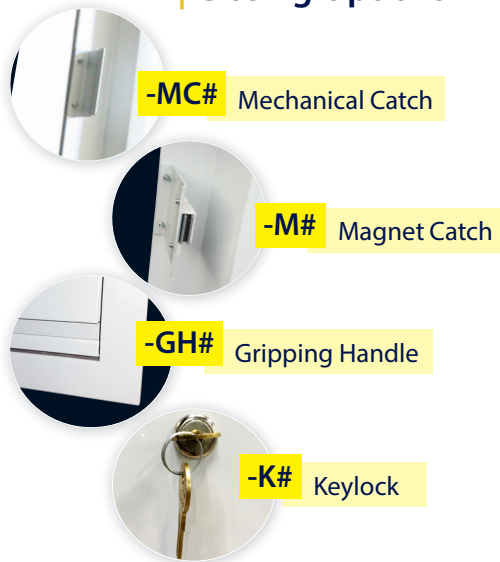

Our products

Solutions to your needs

Return Air Acoustical Access Panels

				
<p>PPS</p>	<p>PPI</p>	<p>PPU</p>	<p>PLU</p>	<p>PAU</p>
<p>Peripheral Side Swing</p>	<p>Invertible Door</p>	<p>Peripheral Up Swing</p>	<p>Louvered Up Swing</p>	<p>Fixed Grille Up Swing</p>
<p>Sleek modern design with sturdy construction.</p>	<p>Hot Feature: Door swings either left or right thanks to "lift-off" hinge.</p>	<p>Hot Feature: Door lifts off for easy access in restricted space.</p>	<p>Louvered door swings upwards and is removable.</p>	<p>Integrated filter brackets, door swings up and is removable.</p>

Possible Options

				
<p>-MI</p>	<p>-NF</p>	<p>-R</p>	<p>-N</p>	<p>-AS</p>
<p>Mud-In Frame</p>	<p>No Frame</p>	<p>Removable Core</p>	<p>Narrow Frame</p>	<p>Fresh Air</p>
<p>Concealed flange for a state-of-the-art look.</p>	<p>Adapts to many unit models.</p>	<p>Hot Feature: Save 4" on width & height.</p>	<p>Modern narrow flange for a sleek look.</p>	<p>Air intake for fresh air renewal.</p>

Closing Options

Screw Options

Grilles

GSA27
Supply Grille

Double deflection with damper.

ALB
Bar Grille

Architectural Linear.

ALB80
Deflected Bar Grille